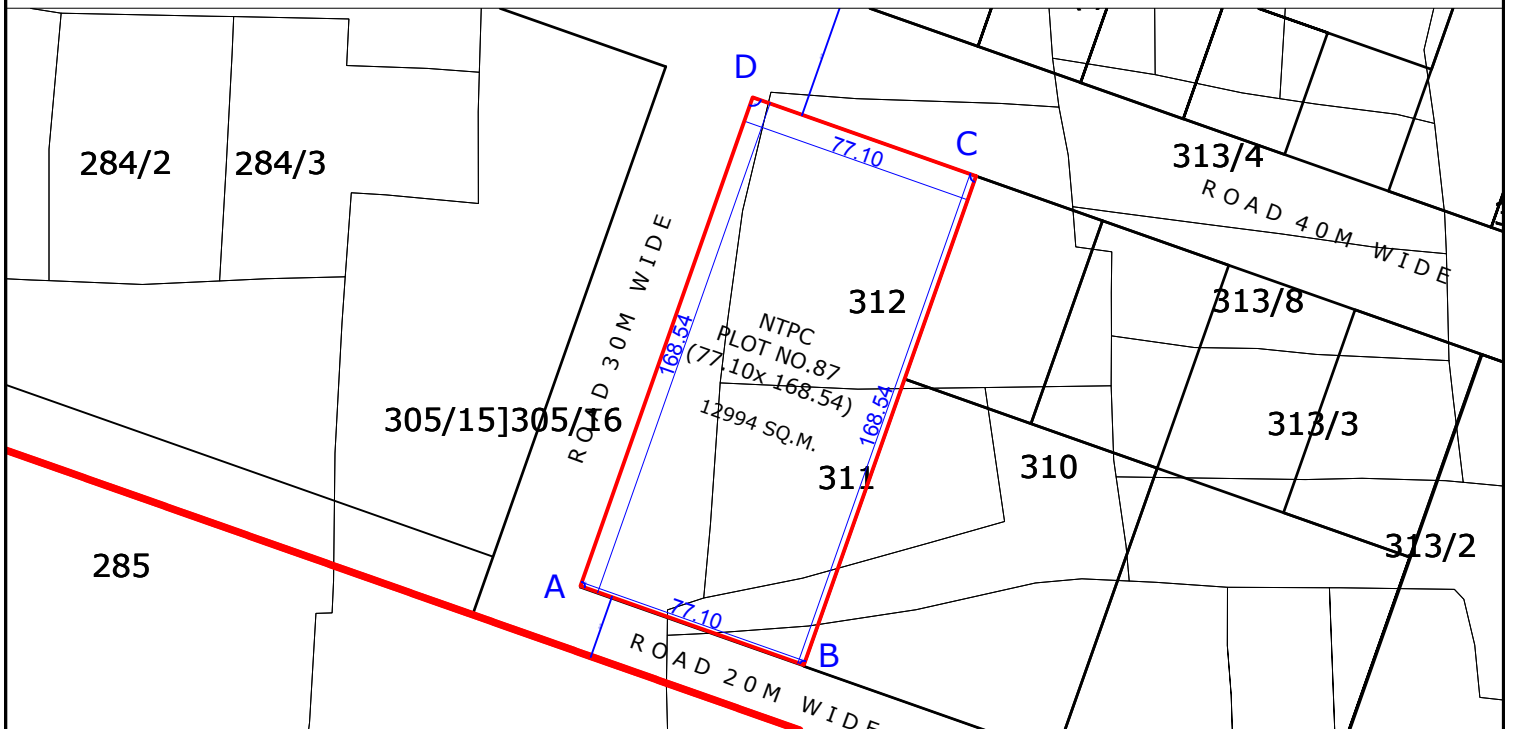

LOCATION MAP (SCALE N.T.S)

PROPOSED LAYOUT MAP (SCALE 1:4000)

**PROPOSED PLOT ABCD FOR NTPC
VILLAGE -TUTA,
SECTOR 24,AT NAYA RAIPUR**

AREA 12994 sq.m		
DATE 27.06.2017	MANAGER (PLANNING)	CONSULTANT (PLANNING)
NORTH ↑		
DRG. NO.	MANAGER (ESTATE)	GM (ESTATE)